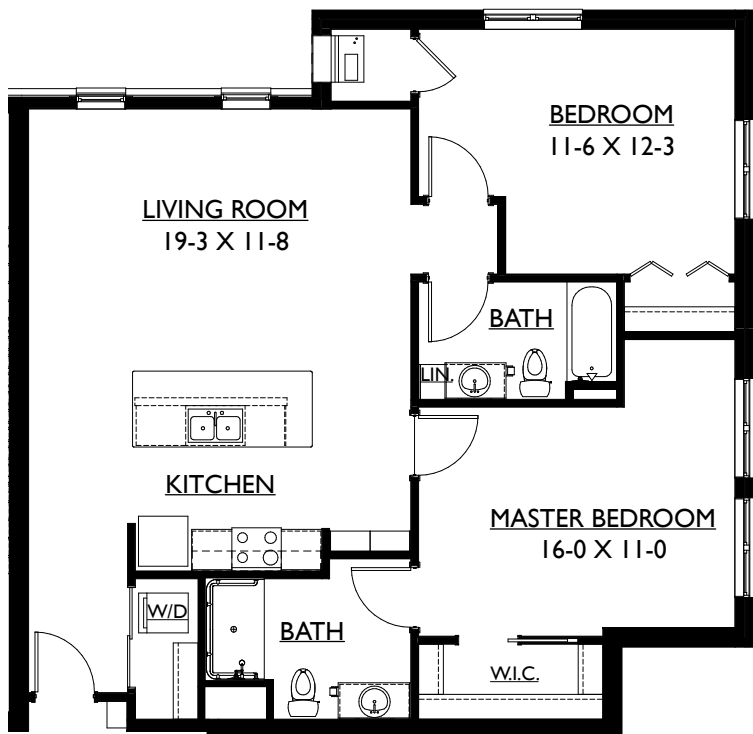

Two Bedroom Floor Plans

2.2 Traditional - approx. 991 sq. ft.

\$ _____

2.2 Enhanced Traditional - approx. 991 sq. ft.

\$ _____

Two Bedroom Floor Plans

2.2 Corner - approx. 1,207 sq. ft.

\$ _____

2.2 Grande - approx. 1,283 sq. ft.

\$ _____

Two Bedroom Floor Plans

2.2 Deluxe - approx. 1,108 sq. ft.

\$ _____

2.2 Center - approx. 1,572 sq. ft.

\$ _____