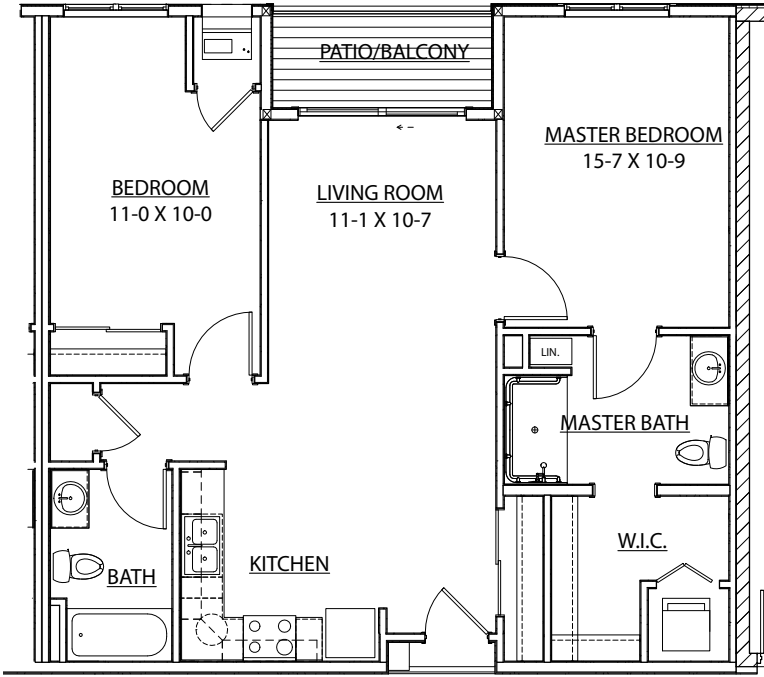

Two Bedroom Floor Plans

2.2 Traditional - approx. 991 sq. ft.

\$ _____

2.2 Enhanced Traditional - approx. 991 sq. ft.

\$ _____

Two Bedroom Floor Plans

2.2 Corner - approx. 1,207 sq. ft.

\$ _____

2.2 Grande - approx. 1,283 sq. ft.

\$ _____

Two Bedroom Floor Plans

2.2 Deluxe - approx. 1,108 sq. ft.

\$ _____

2.2 Center - approx. 1,572 sq. ft.

\$ _____