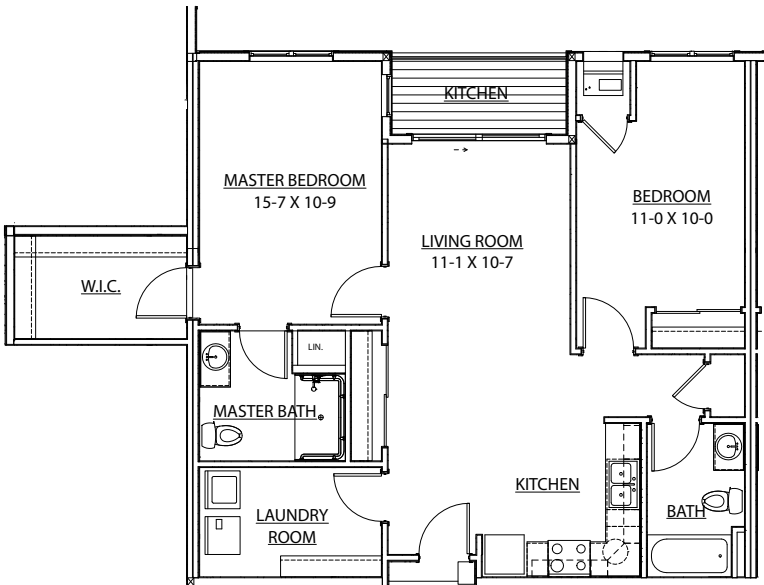

Two Bedroom Floor Plans

2.2 Traditional - approx. 991 sq. ft.

\$ _____

2.2 Enhanced Traditional - approx. 991 sq. ft.

\$ _____

Two Bedroom Floor Plans

2.2 Corner - approx. 1,207 sq. ft.

\$ _____

2.2 Grande - approx. 1,283 sq. ft.

\$ _____

Two Bedroom Floor Plans

2.2 Deluxe - approx. 1,108 sq. ft.

\$ _____

2.2 Center - approx. 1,572 sq. ft.

\$ _____