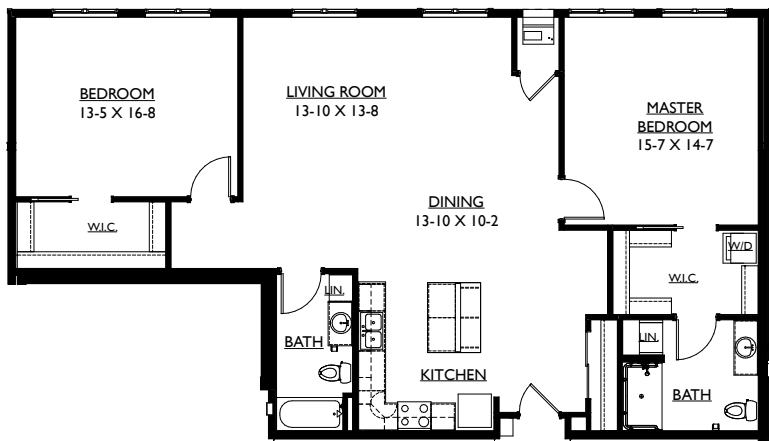

Two Bedroom Floor Plans

2.2 Traditional - approx. 991 sq. ft.

\$ _____

2.2 Enhanced Traditional - approx. 991 sq. ft.

\$ _____

Two Bedroom Floor Plans

2.2 Corner - approx. 1,207 sq. ft.

\$ _____

2.2 Grande - approx. 1,283 sq. ft.

\$ _____

Two Bedroom Floor Plans

2.2 Deluxe - approx. 1,108 sq. ft.

\$ _____

2.2 Center - approx. 1,572 sq. ft.

\$ _____