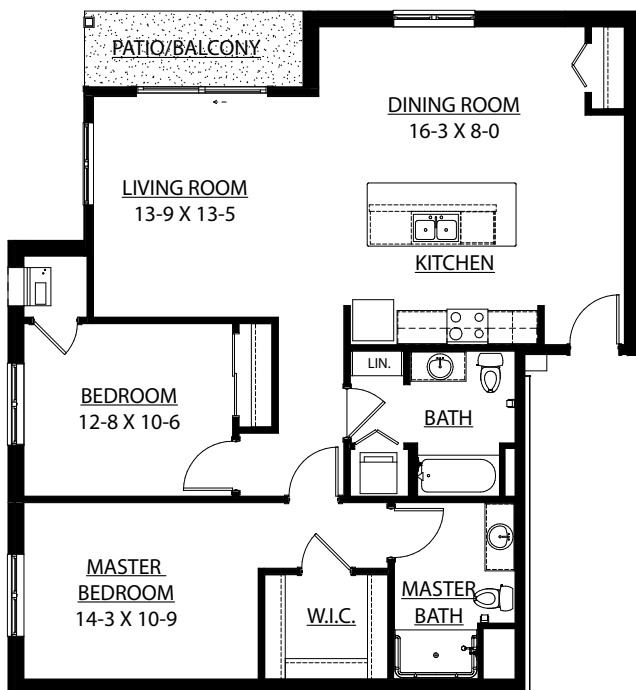

Two Bedroom Floor Plans

2.2 Traditional - approx. 991 sq. ft.

\$ _____

2.2 Enhanced Traditional - approx. 991 sq. ft.

\$ _____

Two Bedroom Floor Plans

2.2 Corner - approx. 1,207 sq. ft.

\$ _____

2.2 Grande - approx. 1,283 sq. ft.

\$ _____

Two Bedroom Floor Plans

2.2 Deluxe - approx. 1,108 sq. ft.

\$ _____

2.2 Center - approx. 1,572 sq. ft.

\$ _____